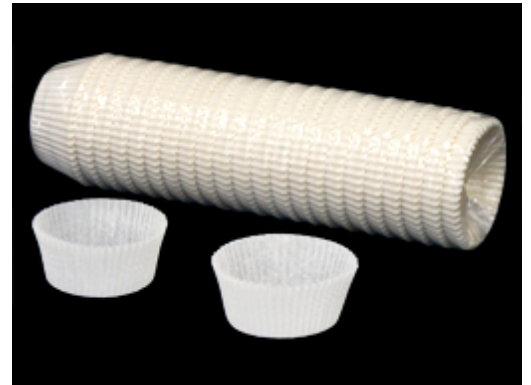

Packaging / Decorations

Patty Pans 800 5000 Qty

Product ID:

PATT800

Product Name:

Patty Pans 800 5000 Qty

Country of Origin:

Description:

Intended Use:

Ingredient Listing:

Pack Size: 5000Qty

Net Weight: 0

Per Pallet: 32

Product specifications subject to change without notice.